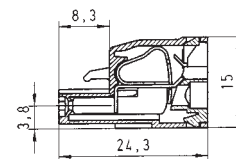

## Pluggable connector

Spring clamp system

5 mm spacing

2.5 mm<sup>2</sup>

### Type 8113 BFK

fine stranded	solid	V	A
0.13 – 2.5 mm <sup>2</sup>	0.13 – 4 mm <sup>2</sup>		12
22-12 AWG		300 V	12
22-12 AWG		300 V	12
5 mm			9 mm

Type	Part no.	Std. pack.	Std. pack.	G	T	Pole	Part no.	Part no.
			<b>5 mm pitch</b>				unmarked	marked
			100	10.00	5.00	2	25.820.3253.0	25.820.0253.0
WKF 1,5 E/8113/35	56.702.2053.0	100	100	15.00	10.00	3	25.820.3353.0	25.820.0353.0
			50	20.00	15.00	4	25.820.3453.0	25.820.0453.0
			50	25.00	20.00	5	25.820.3553.0	25.820.0553.0
35x27x7,5 EN 60715	98.300.0000.0	1	50	30.00	25.00	6	25.820.3653.0	25.820.0653.0
35x24x15 EN 60715	98.360.0000.0	1	50	35.00	30.00	7	25.820.3753.0	25.820.0753.0
9708/2 S35	Z5.522.8553.0	100	50	40.00	35.00	8	25.820.3853.0	25.820.0853.0
WEF 1/35	Z5.523.9353.0	100	50	45.00	40.00	9	25.820.3953.0	25.820.0953.0
APF 1,5/E/8113	07.312.4753.0	10	50	50.00	45.00	10	25.820.4053.0	25.820.1053.0
			50	55.00	50.00	11	25.820.4153.0	25.820.1153.0
			50	60.00	55.00	12	25.820.4253.0	25.820.1253.0
			50	65.00	60.00	13	25.820.4353.0	25.820.1353.0
IVB WKF 2,5 – 2	Z7.280.6227.0	10	50	70.00	65.00	14	25.820.4453.0	25.820.1453.0
IVB WKF 2,5 – 3	Z7.280.6327.0	10	50	75.00	70.00	15	25.820.4553.0	25.820.1553.0
IVB WKF 2,5 – 4	Z7.280.6427.0	10	50	80.00	75.00	16	25.820.4653.0	25.820.1653.0
IVB WKF 2,5 – 5	Z7.280.6527.0	10	17- to 24-pole configurations upon request					
IVB WKF 2,5 – 6	Z7.280.6627.0	10						
IVB WKF 2,5 – 7	Z7.280.6727.0	20						
IVB WKF 2,5 – 8	Z7.280.6827.0	20						
IVB WKF 2,5 – 9	Z7.280.6927.0	20						
IVB WKF 2,5 – 10	Z7.280.7027.0	20						
LEL 1,5/1 WEISS	05.562.2453.0	100						
LEL 1,5/2 GRAU	05.562.2553.0	100						
LEL 1,5/3 SCHWARZ	05.562.2653.0	100						
ADF 2,5/4 GELB	04.343.6053.8	10					DIN 5264 B 0,6x3,5	06.502.4000.0 5
AD 8113/4 GELB	04.343.6853.8	10						05.561.9153.0 100
DIN 5264 B 0,6x3,5	06.502.4000.0	5						
	05.561.0053.0	100						
PSWKC/F	Z1.299.9753.0							
ZP/APPS	07.312.6053.0							
	01.299.9753.0							