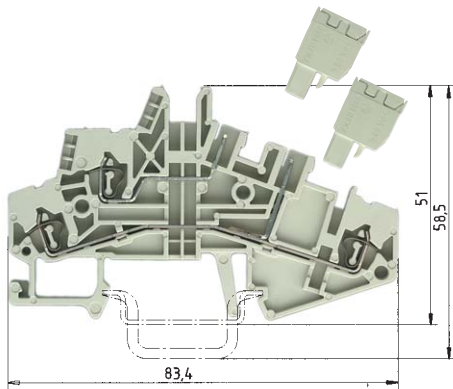

## Pluggable connector

Spring clamp system

5 mm spacing

2.5 mm<sup>2</sup>

### WKF 1.5 E/8113/35

fine stranded	solid	V	A
0.13 – 1.5 mm <sup>2</sup>	0.13 – 2.5 mm <sup>2</sup>	250 V/4 kV/3	16
No. 22-14		300 V	15
No. 24-14			
5 mm			8 mm

Rated voltages: VDE 0110/01.89

250 V/4 kV/3 – Overvoltage category III			
400 V/4 kV/2 – Overvoltage category II			
1000 V/4 kV/1 – Overvoltage category I			
CSA No. 22-12 AWG	300 V	12 A	
Rated current: 12 A			