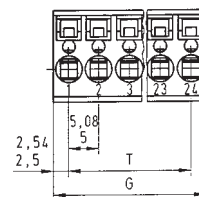

## Pluggable connector

Spring clamp system

5 mm spacing

2.5 mm<sup>2</sup>

### Type 8113 BFK

fine stranded	solid	V	A
0.13 – 2.5 mm <sup>2</sup>	0.13 – 4 mm <sup>2</sup>		12
22-12 AWG		300 V	12
22-12 AWG		300 V	12
5 mm			9 mm

Type	Part no.	Std. pack.	Std. pack.	G	T	Pole	Part no.	Part no.
			<b>5 mm pitch</b>				unmarked	marked
			100	10.00	5.00	2	25.820.3253.0	25.820.0253.0
WKF 1,5 E/8113/35	56.702.2053.0	100	100	15.00	10.00	3	25.820.3353.0	25.820.0353.0
			50	20.00	15.00	4	25.820.3453.0	25.820.0453.0
			50	25.00	20.00	5	25.820.3553.0	25.820.0553.0
35x27x7,5 EN 60715	98.300.0000.0	1	50	30.00	25.00	6	25.820.3653.0	25.820.0653.0
35x24x15 EN 60715	98.360.0000.0	1	50	35.00	30.00	7	25.820.3753.0	25.820.0753.0
9708/2 S35	Z5.522.8553.0	100	50	40.00	35.00	8	25.820.3853.0	25.820.0853.0
WEF 1/35	Z5.523.9353.0	100	50	45.00	40.00	9	25.820.3953.0	25.820.0953.0
APF 1,5/E/8113	07.312.4753.0	10	50	50.00	45.00	10	25.820.4053.0	25.820.1053.0
			50	55.00	50.00	11	25.820.4153.0	25.820.1153.0
			50	60.00	55.00	12	25.820.4253.0	25.820.1253.0
			50	65.00	60.00	13	25.820.4353.0	25.820.1353.0
IVB WKF 2,5 – 2	Z7.280.6227.0	10	50	70.00	65.00	14	25.820.4453.0	25.820.1453.0
IVB WKF 2,5 – 3	Z7.280.6327.0	10	50	75.00	70.00	15	25.820.4553.0	25.820.1553.0
IVB WKF 2,5 – 4	Z7.280.6427.0	10	50	80.00	75.00	16	25.820.4653.0	25.820.1653.0
IVB WKF 2,5 – 5	Z7.280.6527.0	10	17- to 24-pole configurations upon request					
IVB WKF 2,5 – 6	Z7.280.6627.0	10						
IVB WKF 2,5 – 7	Z7.280.6727.0	20						
IVB WKF 2,5 – 8	Z7.280.6827.0	20						
IVB WKF 2,5 – 9	Z7.280.6927.0	20						
IVB WKF 2,5 – 10	Z7.280.7027.0	20						
LEL 1,5/1 WEISS	05.562.2453.0	100						
LEL 1,5/2 GRAU	05.562.2553.0	100						
LEL 1,5/3 SCHWARZ	05.562.2653.0	100						
ADF 2,5/4 GELB	04.343.6053.8	10					DIN 5264 B 0,6x3,5	06.502.4000.0 5
AD 8113/4 GELB	04.343.6853.8	10						05.561.9153.0 100
DIN 5264 B 0,6x3,5	06.502.4000.0	5						
	05.561.0053.0	100						
PSWKC/F	Z1.299.9753.0							
ZP/APPS	07.312.6053.0							
	01.299.9753.0							